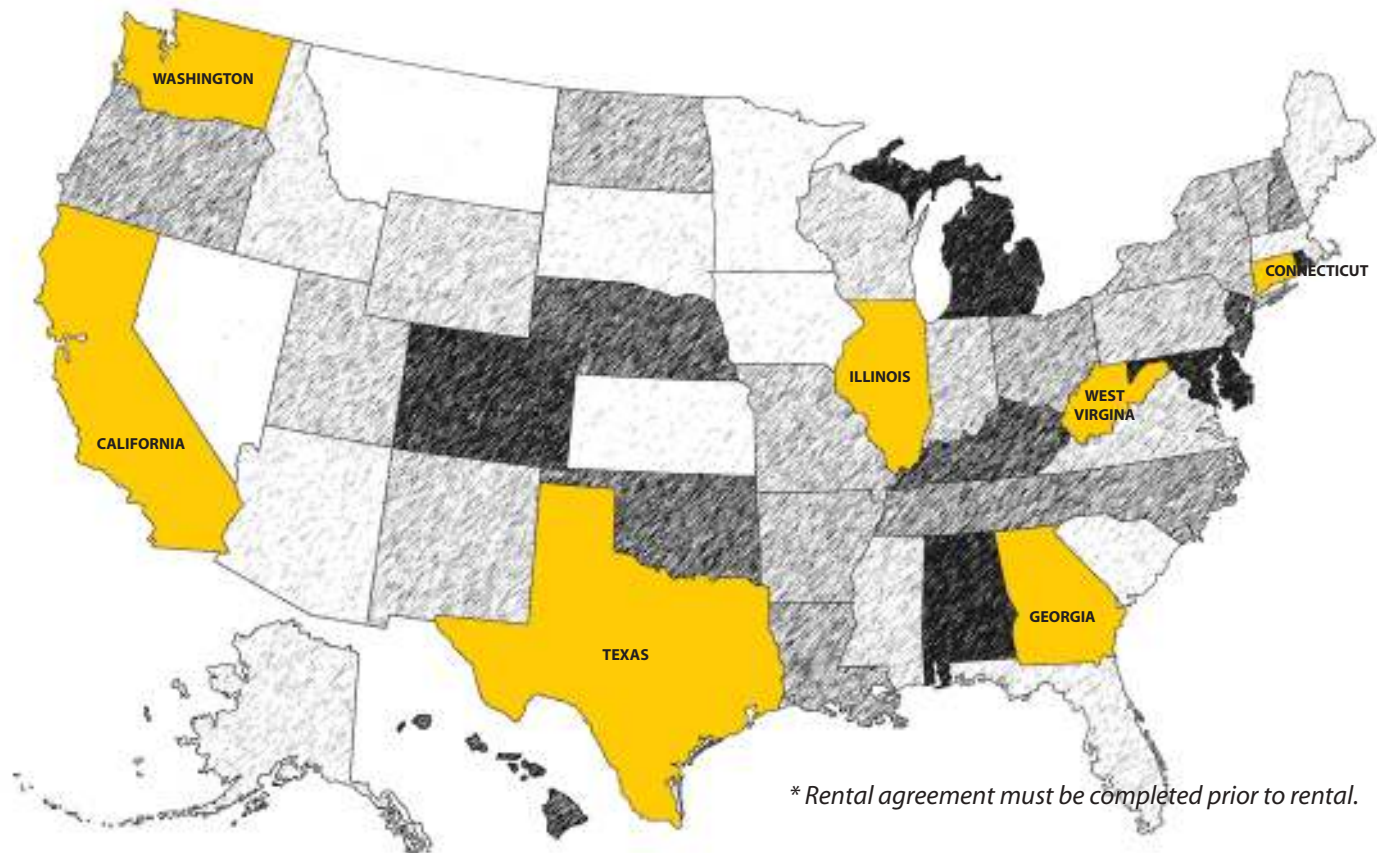

Angel Anchor System

* Rental agreement must be completed prior to rental.