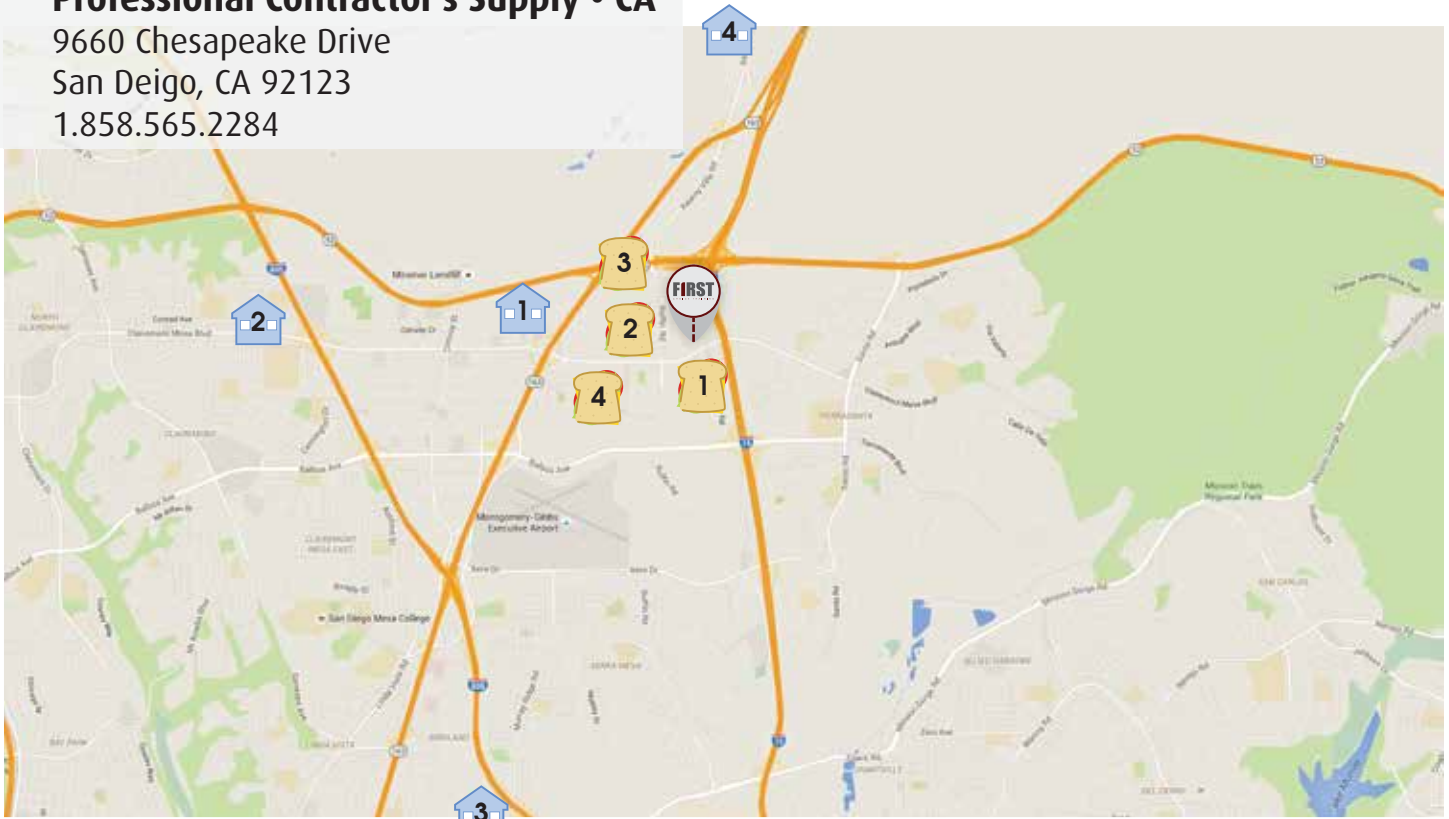

Professional Contractor's Supply • CA

9660 Chesapeake Drive
 San Deigo, CA 92123
 1.858.565.2284

HOTELS & LODGING

1. **Residence Inn | Marriott**
 5400 Kearny Mesa Road
 San Diego, CA 92111
 858.278.2100
2. **California Suites Hotel**
 5415 Clairemont Mesa Blvd
 San Diego, CA 92117
 858.560.0545
3. **Marriot Mission Valley**
 8757 Rio San Diego Drive
 San Diego, CA 92108
 619.692.3800
4. **Best Western | Miramar Hotel**
 9310 Kearny Mesa Road
 San Diego, CA 92126
 858.578.6660

RESTAURANTS

1. **Long Island Mikes Pizza** \$
 5250 Murphy Canon Road
 San Diego, CA 92123
2. **Khan's Cave Grill & Tavern** \$\$
 9350 Clairemont Mesa Blvd
 San Diego, CA 92123
3. **Yummy Deli** \$
 9303 Chesapeake Drive
 San Diego, CA 92123
4. **Tigris Mediterranean Grille** \$\$
 5285 Overland Ave.
 San Diego, CA 92123